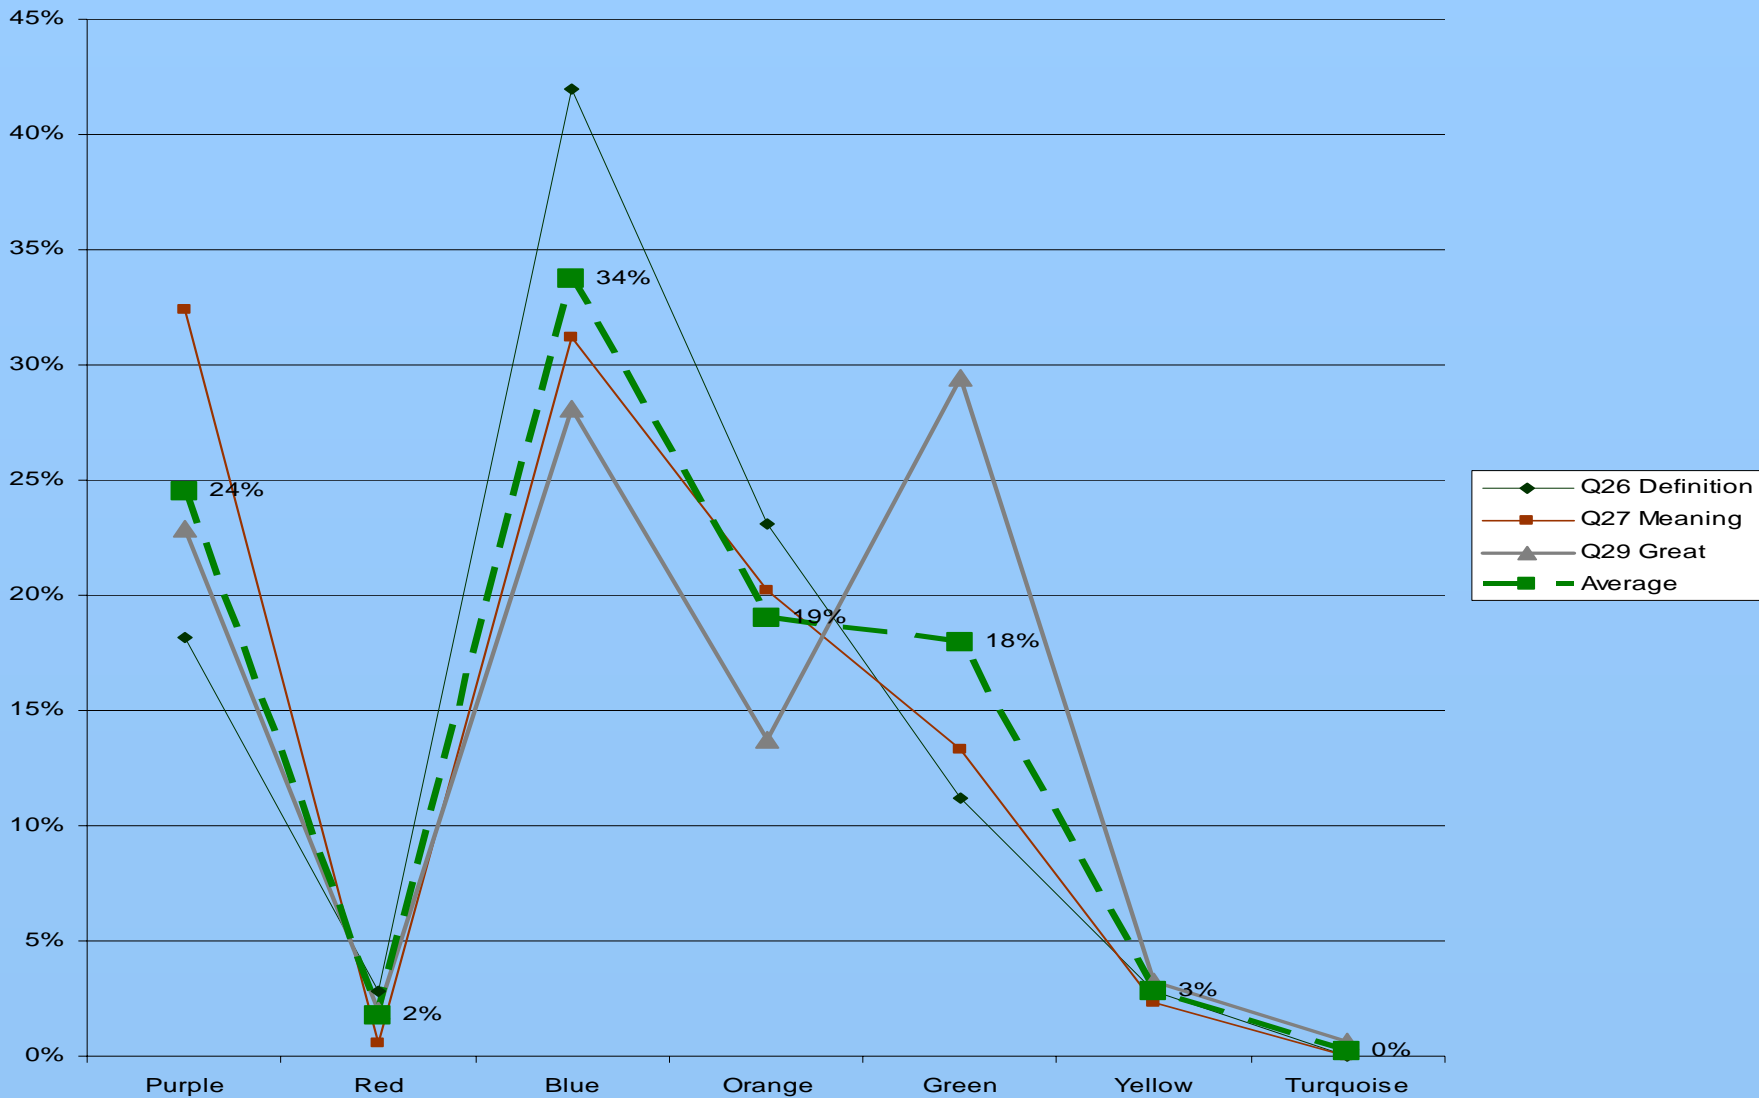

Maple Leaf Meme Project:

Abbotsford Values Map & Data Analysis

2003

Integral City

by
Marilyn Hamilton BA CGA PhD

Abbotsford, BC: MLM Pilot Project

The logo for Integral City is a vertical banner on the left side of the slide. It features a colorful, abstract background with a grid-like pattern in shades of yellow, orange, and purple. The text "Integral City" is written vertically in a bold, black, sans-serif font.

Q26 Definition

Q27 Meaning

Q29 Great

Abbotsford Capacity / Assets

Abbotsford Comparison Capacity/Stops/Improves

Abbotsford Residents / Abbotsford Community Foundation Board Community Capacity

GIS Meme Mapping - Dynamic, Responsive, Hyperlinked