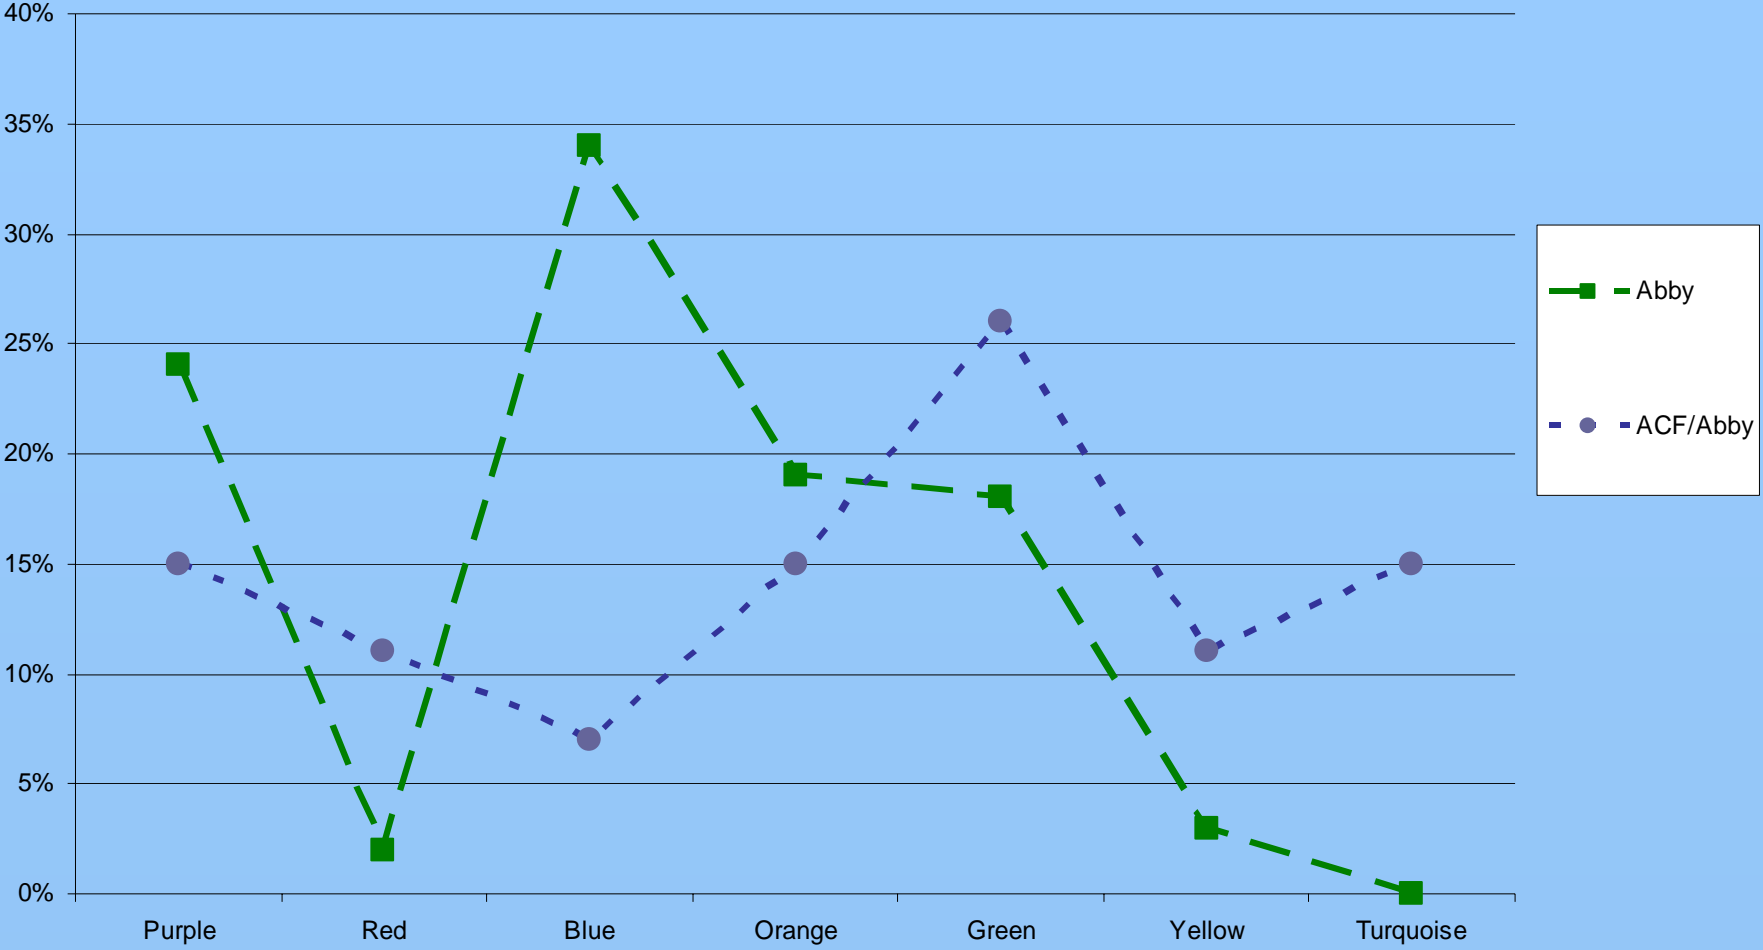

Maple Leaf Meme Project:

Abbotsford Values Map & Data Analysis

2003

Integral City

by
Marilyn Hamilton BA CGA PhD

Abbotsford, BC: MLM Pilot Project

The logo for Integral City is a vertical banner on the left side of the slide. It features a colorful, abstract background with a grid-like pattern in shades of yellow, orange, and purple. The text "Integral City" is written vertically in a bold, black, sans-serif font.

Q26 Definition

Q27 Meaning

Q29 Great

Abbotsford Capacity / Assets

Abbotsford Comparison Capacity/Stops/Improves

Abbotsford Residents / Abbotsford Community Foundation Board Community Capacity

GIS Meme Mapping - Dynamic, Responsive, Hyperlinked