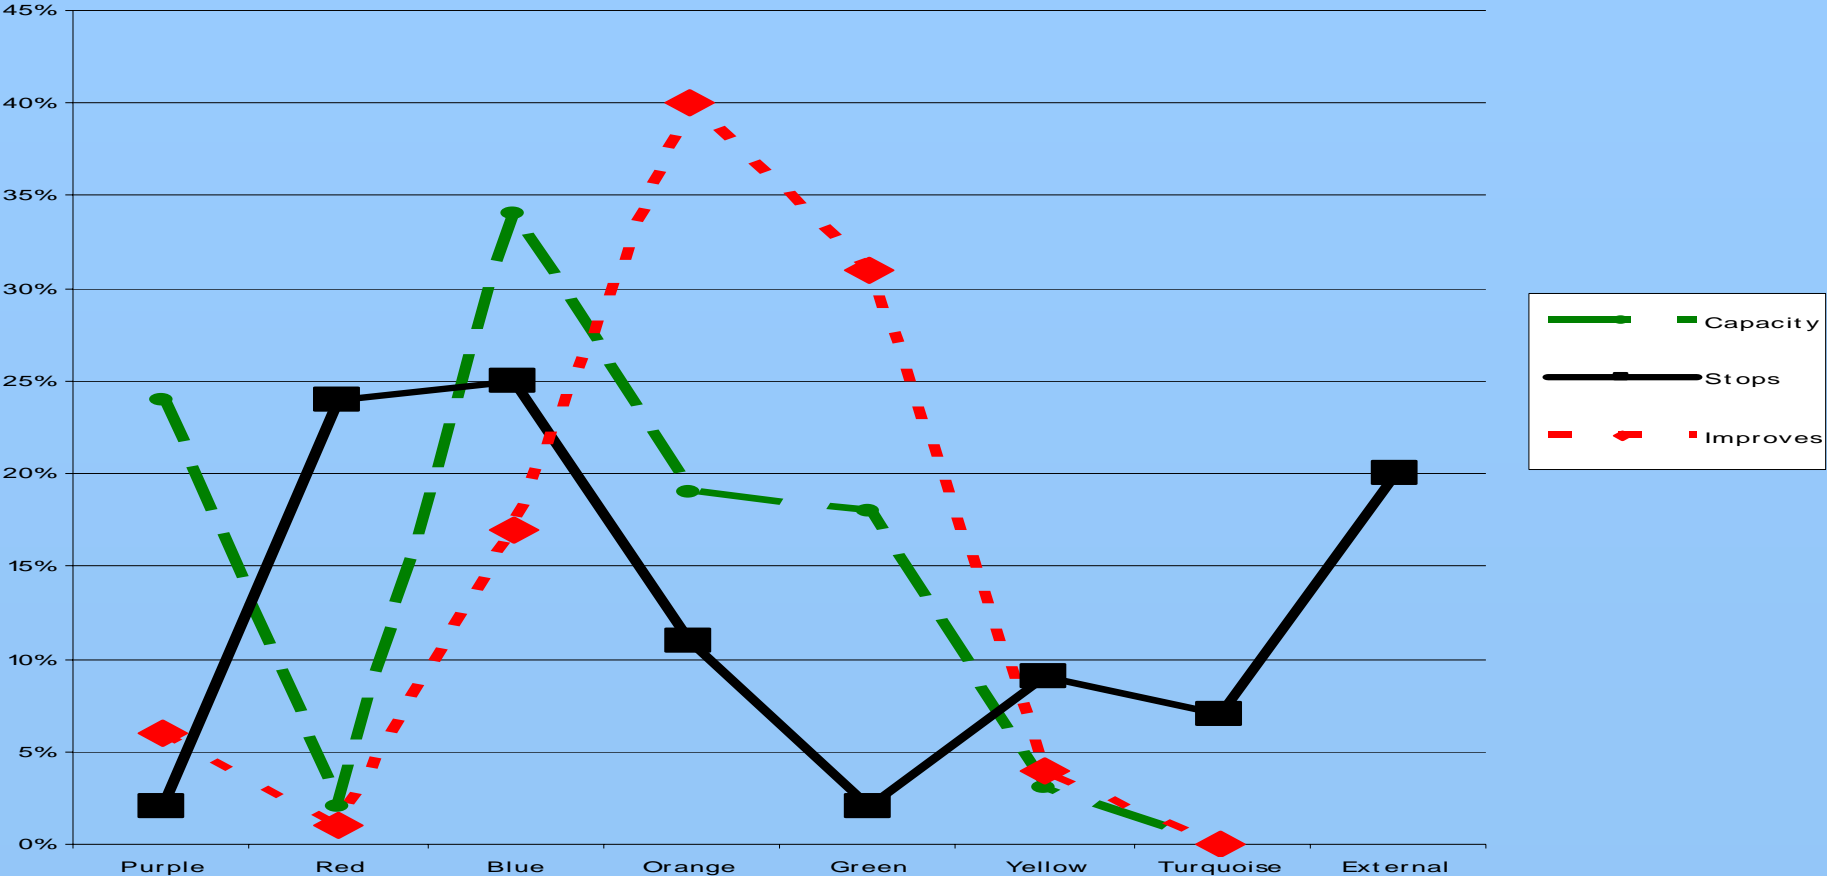

Maple Leaf Meme Project:

Abbotsford Values Map & Data Analysis

2003

Integral City

by
Marilyn Hamilton BA CGA PhD

Abbotsford, BC: MLM Pilot Project

The logo for Integral City is a vertical banner on the left side of the slide. It features a colorful, abstract background with a grid-like pattern in shades of yellow, orange, and purple. The text "Integral City" is written vertically in a bold, black, sans-serif font.

Q26 Definition

Q27 Meaning

Q29 Great

Abbotsford Capacity / Assets

Abbotsford Comparison Capacity/Stops/Improves

Abbotsford Residents / Abbotsford Community Foundation Board Community Capacity

GIS Meme Mapping - Dynamic, Responsive, Hyperlinked