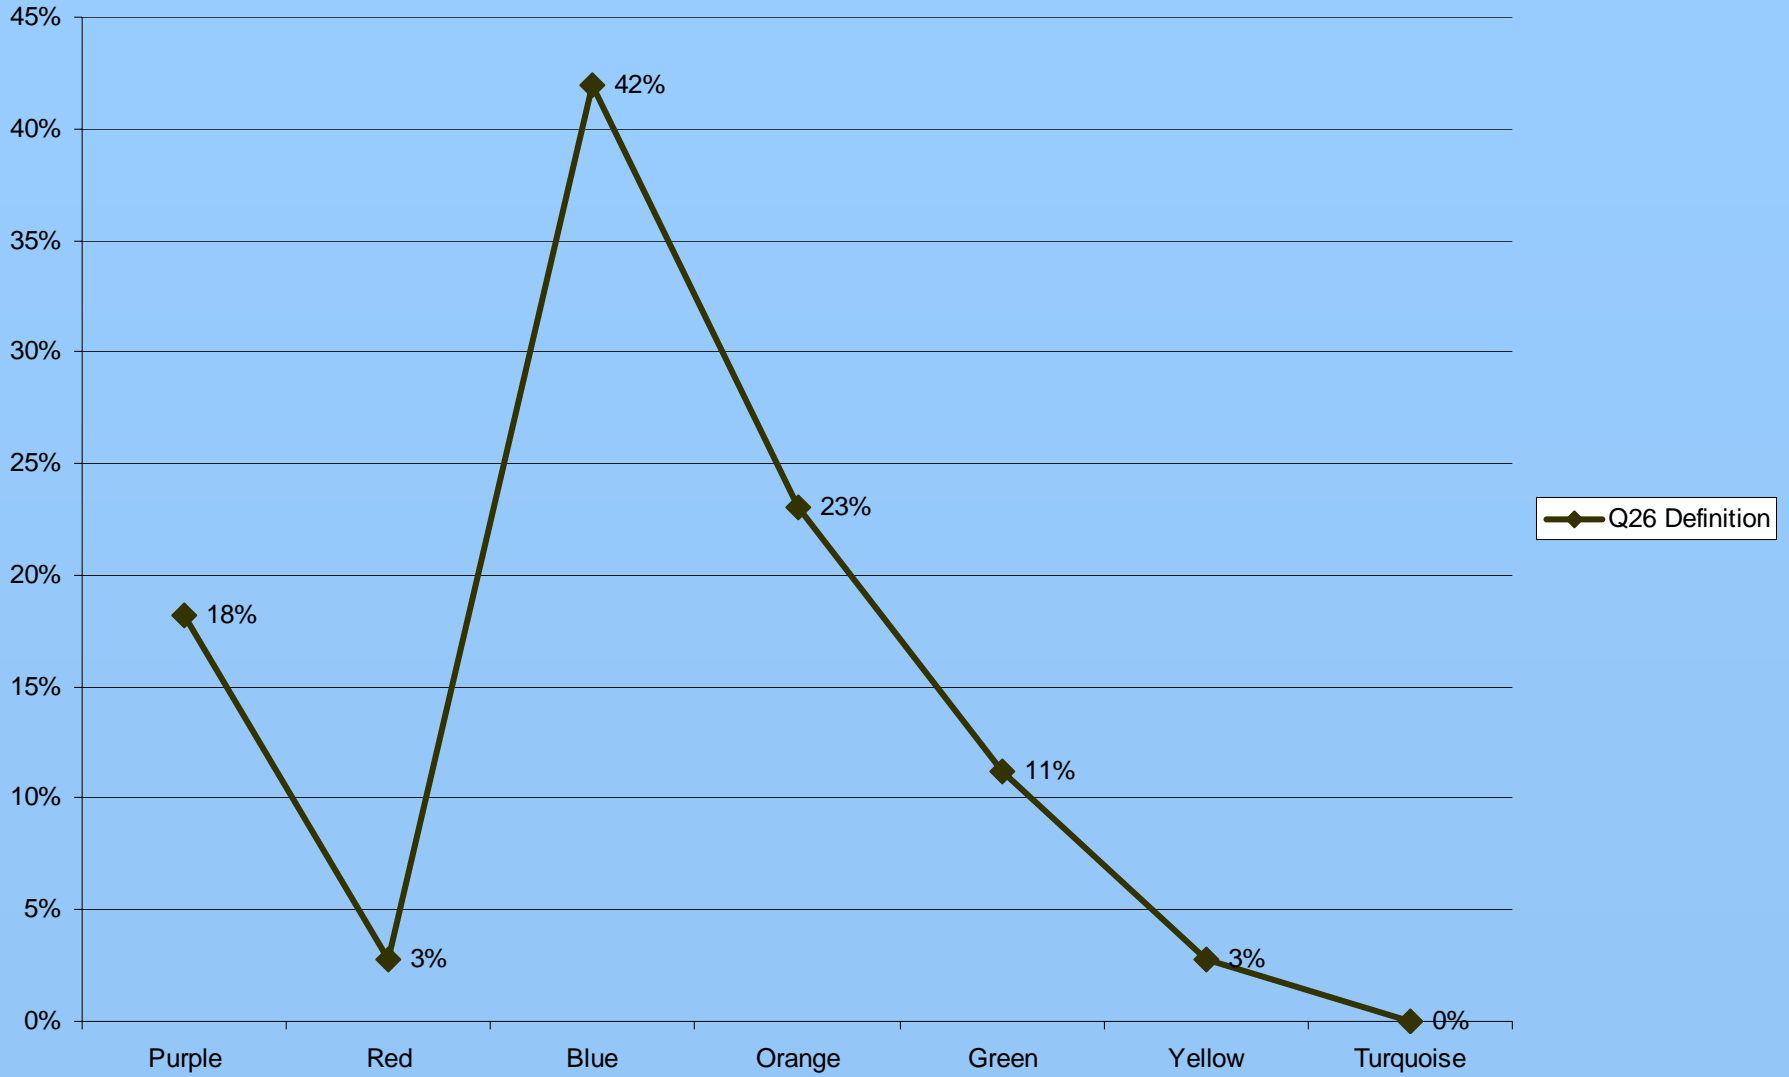

Q27 Meaning

Q26 Definition