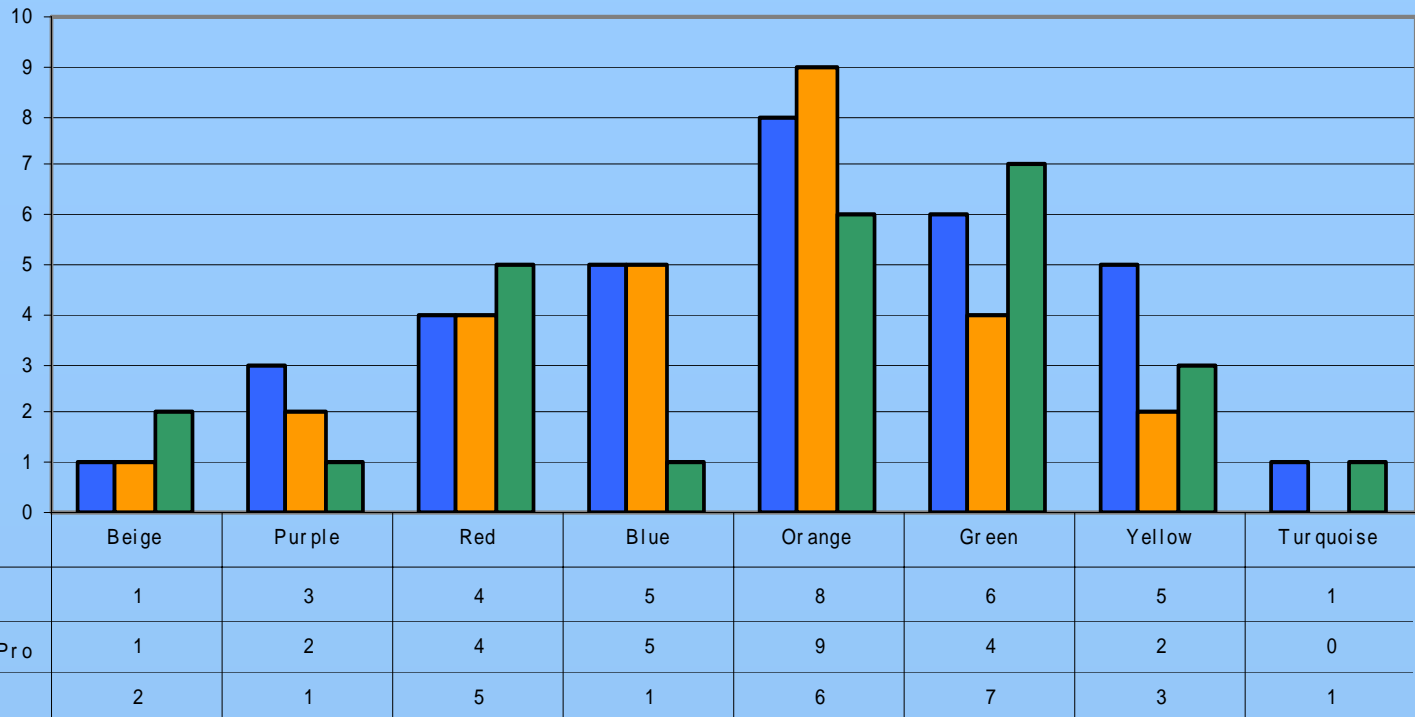

■ BC	1	3	6	8	5	4	2	1
■ AB	2	3	6	4	8	4	3	0
■ SA	4	6	3	6	4	7	0	0
■ MN	1	3	2	6	5	5	1	0
■ ON	1	2	3	5	7	7	1	0
■ PQ	1	2	8	6	10	9	2	1
■ NB	2	3	3	4	8	7	2	1

Memes

10 PROVINCES

MAPLE LEAFMEMES

Memes

Maple Leaf Meme Data:

Vancouver Wards (potential)

SDi Workshop Oct. 2004
Hollyhock Retreat, Cortez Island, BC

Integral City

by
Marilyn Hamilton BA CGA PhD

VANCOUVER DOWNTOWN

Kitsilano & Pt. Grey Students & Old Pros

VANCOUVER WARDS