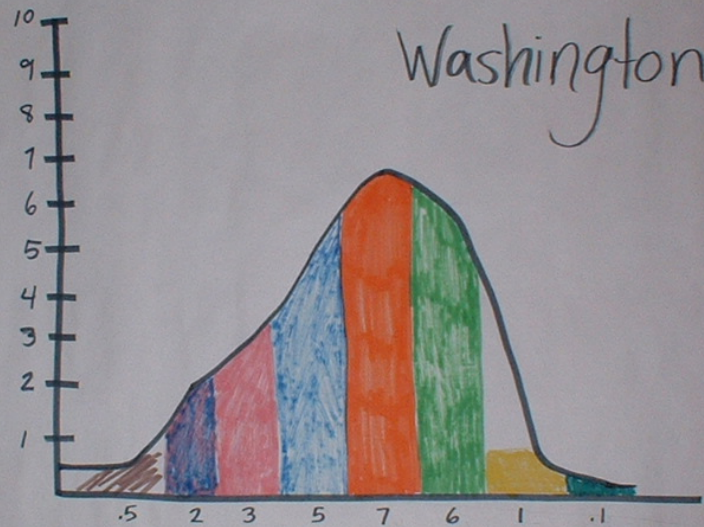

Memes

Maple Leaf Meme Data:

Cascadia

SDi Certification Level 2, April 2005
Vancouver, BC

Integral City

by Marilyn Hamilton BA CGA PhD

Integral City

Vancouver