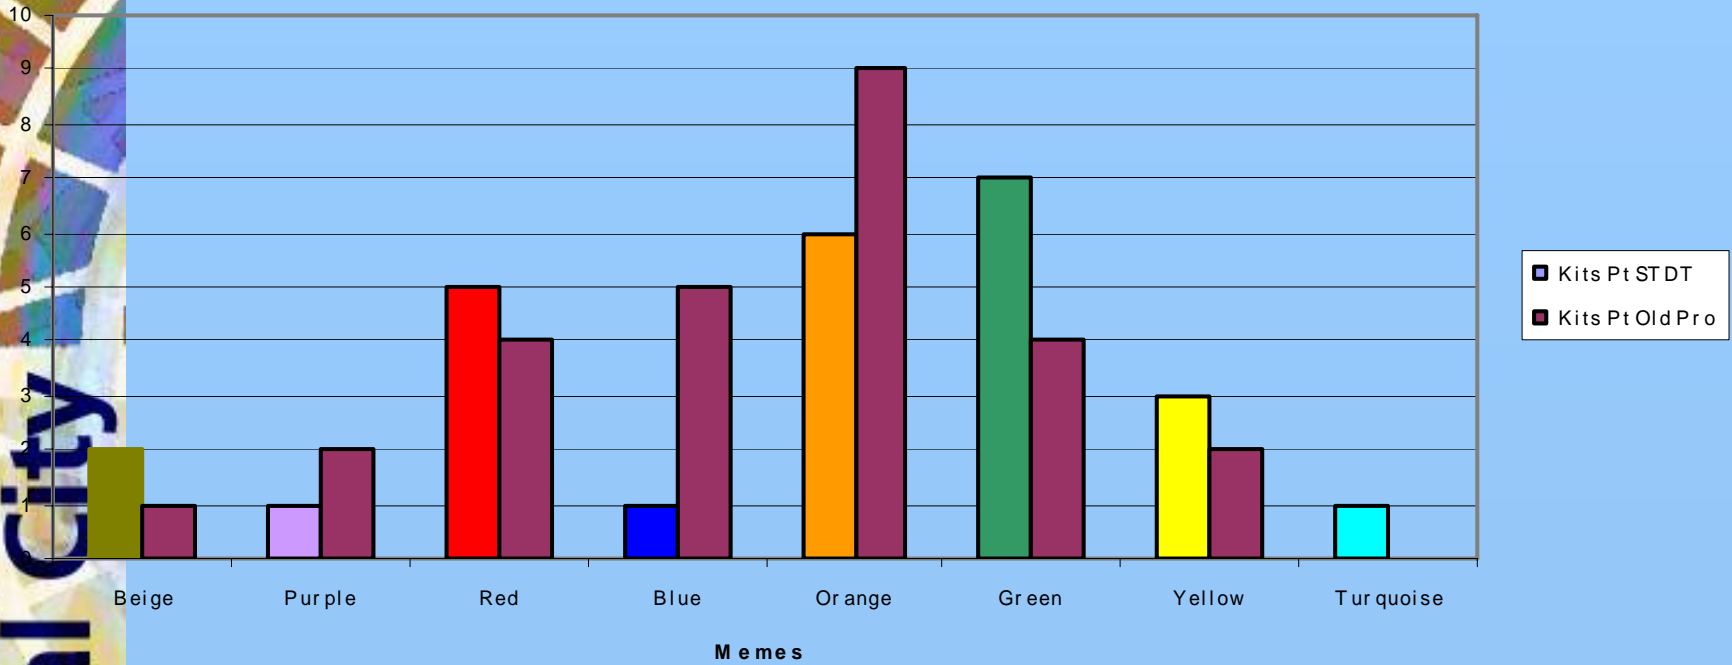

■ BC	1	3	6	8	5	4	2	1
■ AB	2	3	6	4	8	4	3	0
■ SA	4	6	3	6	4	7	0	0
■ MN	1	3	2	6	5	5	1	0
■ ON	1	2	3	5	7	7	1	0
■ PQ	1	2	8	6	10	9	2	1
■ NB	2	3	3	4	8	7	2	1

Memes

10 PROVINCES

MAPLE LEAFMEMES

Memes

Maple Leaf Meme Data:

Vancouver Wards (potential)

SDi Workshop Oct. 2004
Hollyhock Retreat, Cortez Island, BC

Integral City

by
Marilyn Hamilton BA CGA PhD

VANCOUVER DOWNTOWN

Kitsilano & Pt. Grey Students & Old Pros

VANCOUVER WARDS