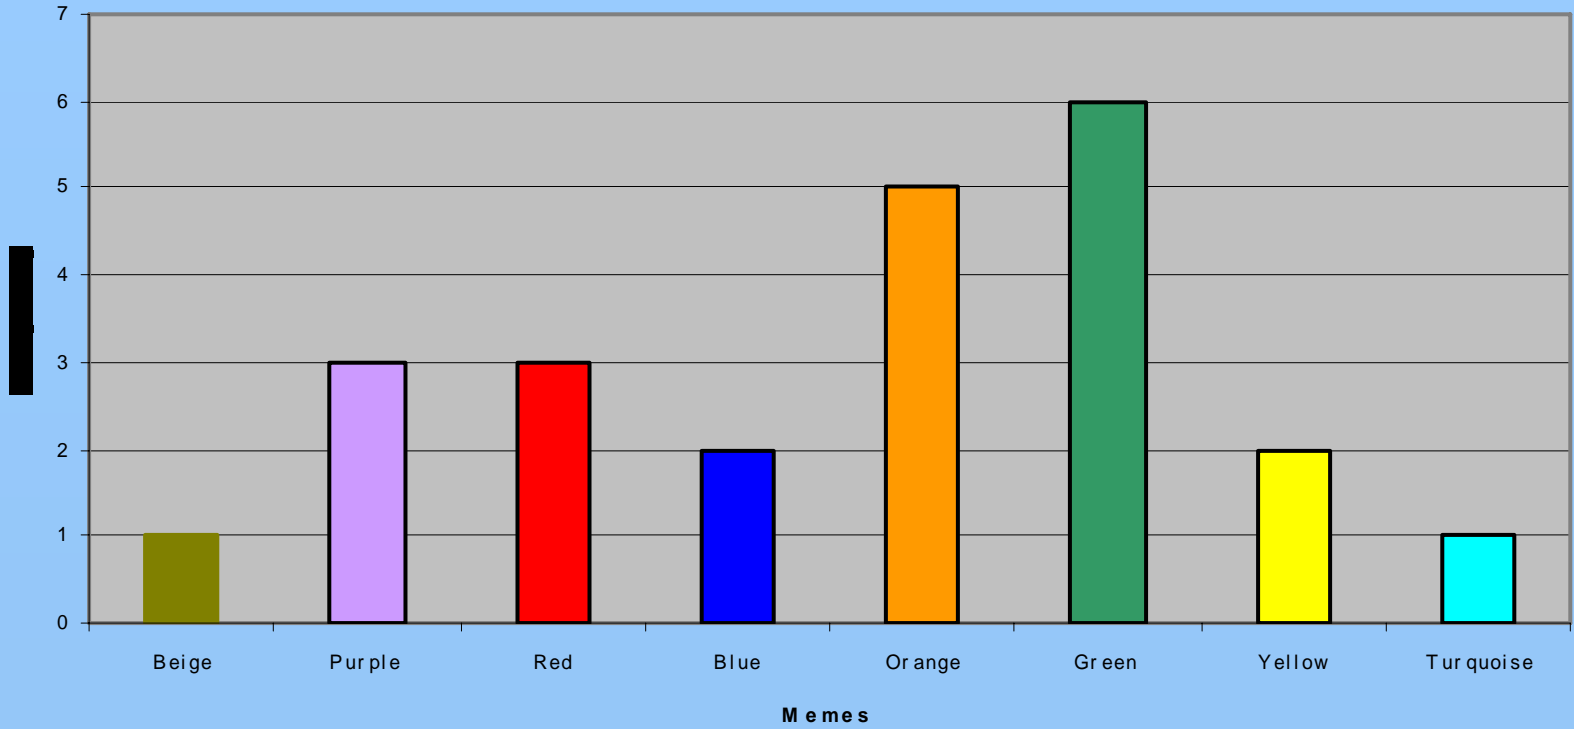

NEW BRUNSWICK

NOVA SCOTIIA

NEWFOUNDLAND

PRINCE EDWARD ISLAND

NORTHWEST TERRITORIES

YUKON - A & C

10 PROVINCES + TERRITORIES

MAPLE LEAF MEMES

■ BC	1	3	6	8	5	4	2	1
■ AB	2	3	6	4	8	4	3	0
■ SA	4	6	3	6	4	7	0	0
■ MN	1	3	2	6	5	5	1	0
■ ON	1	2	3	5	7	7	1	0
■ PQ	1	2	8	6	10	9	2	1
■ NB	2	3	3	4	8	7	2	1

Memes

10 PROVINCES

MAPLE LEAFMEMES

Memes

Maple Leaf Meme Data: