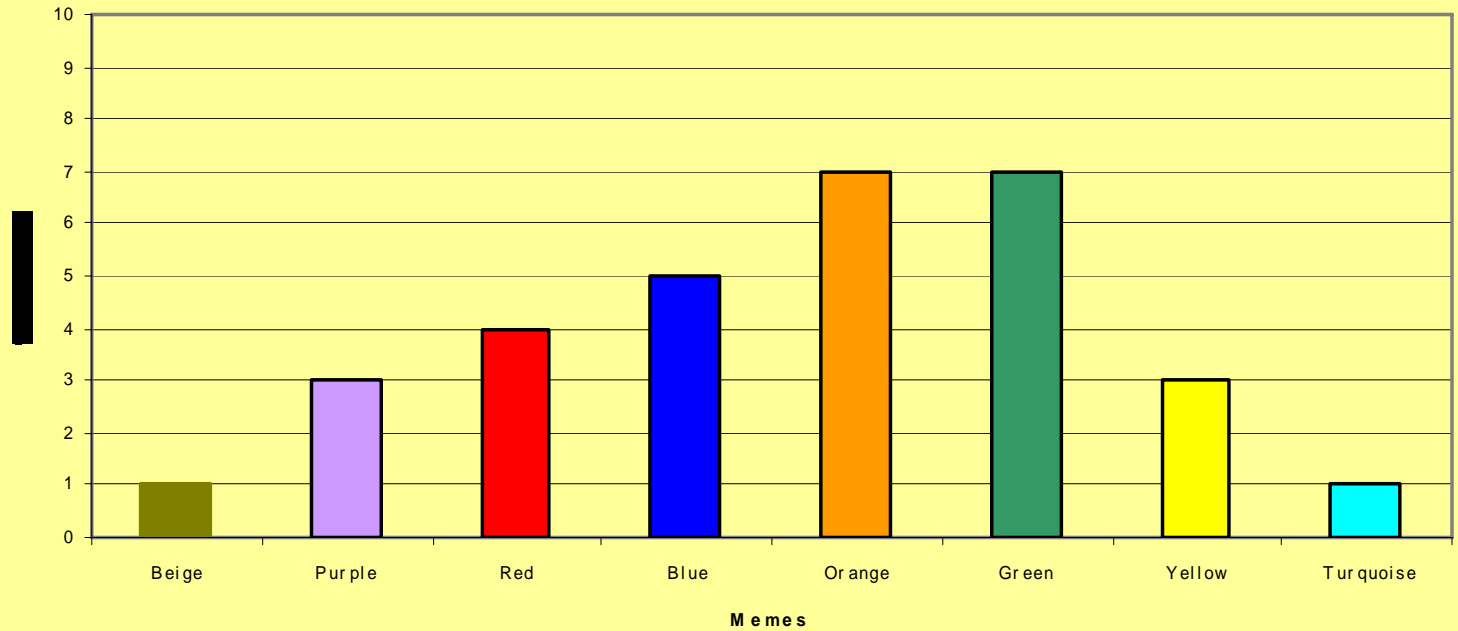

Memes

Maple Leaf Meme Data:

Cascadia

SDi Certification Level 2, April 2005
Vancouver, BC

Integral City

by Marilyn Hamilton BA CGA PhD

Integral City

Vancouver

VANCOUVER

Cascadia Comparative

	Bege	Purple	Red	Blue	Orange	Green	Yelw	Turquoise
■ Van couver	1	3	4	5	7	7	3	1
■ Seat t b	1	2	4	4	9	4	2	0
■ Port lnd t	1	3	4	5	7	7	3	1

Memes