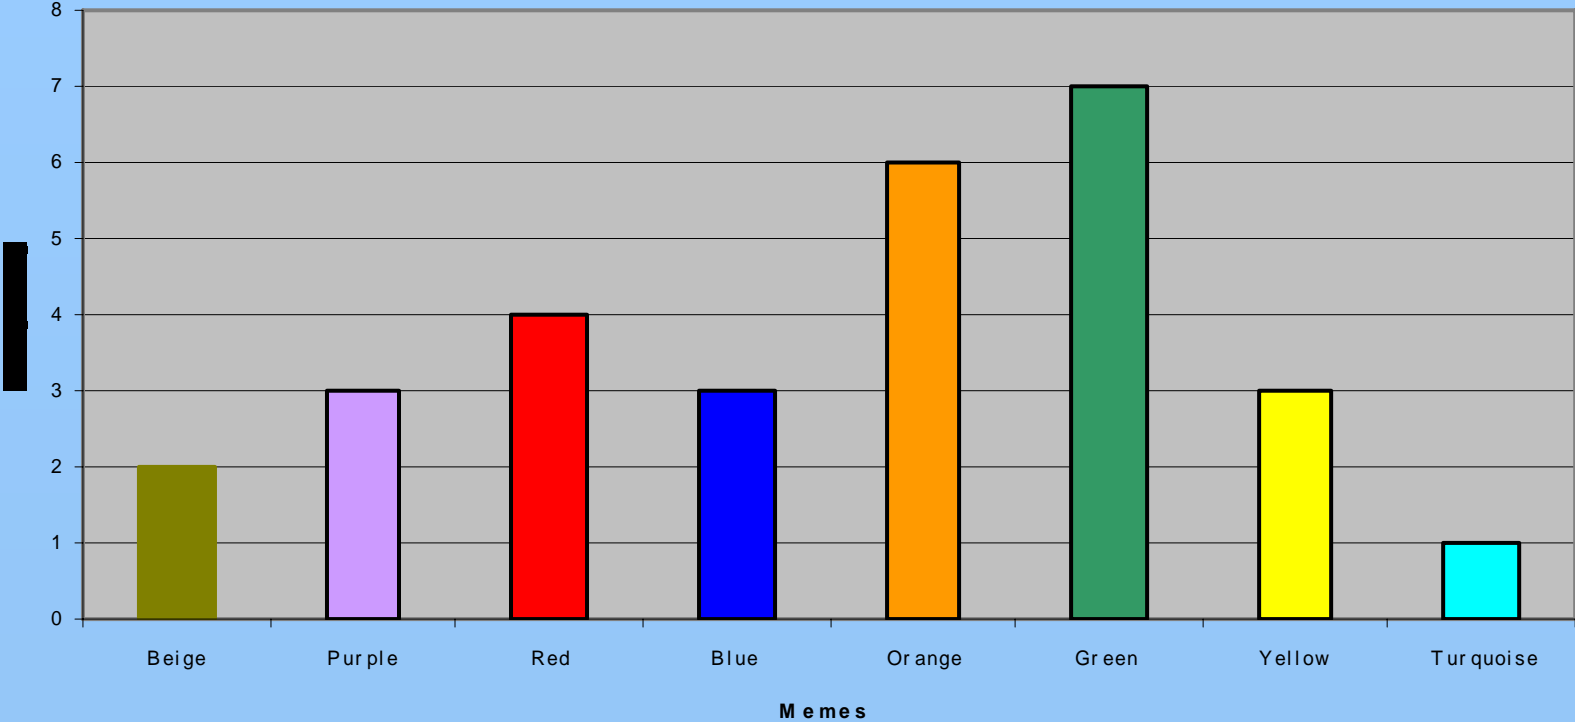

NOVA SCOTIIA