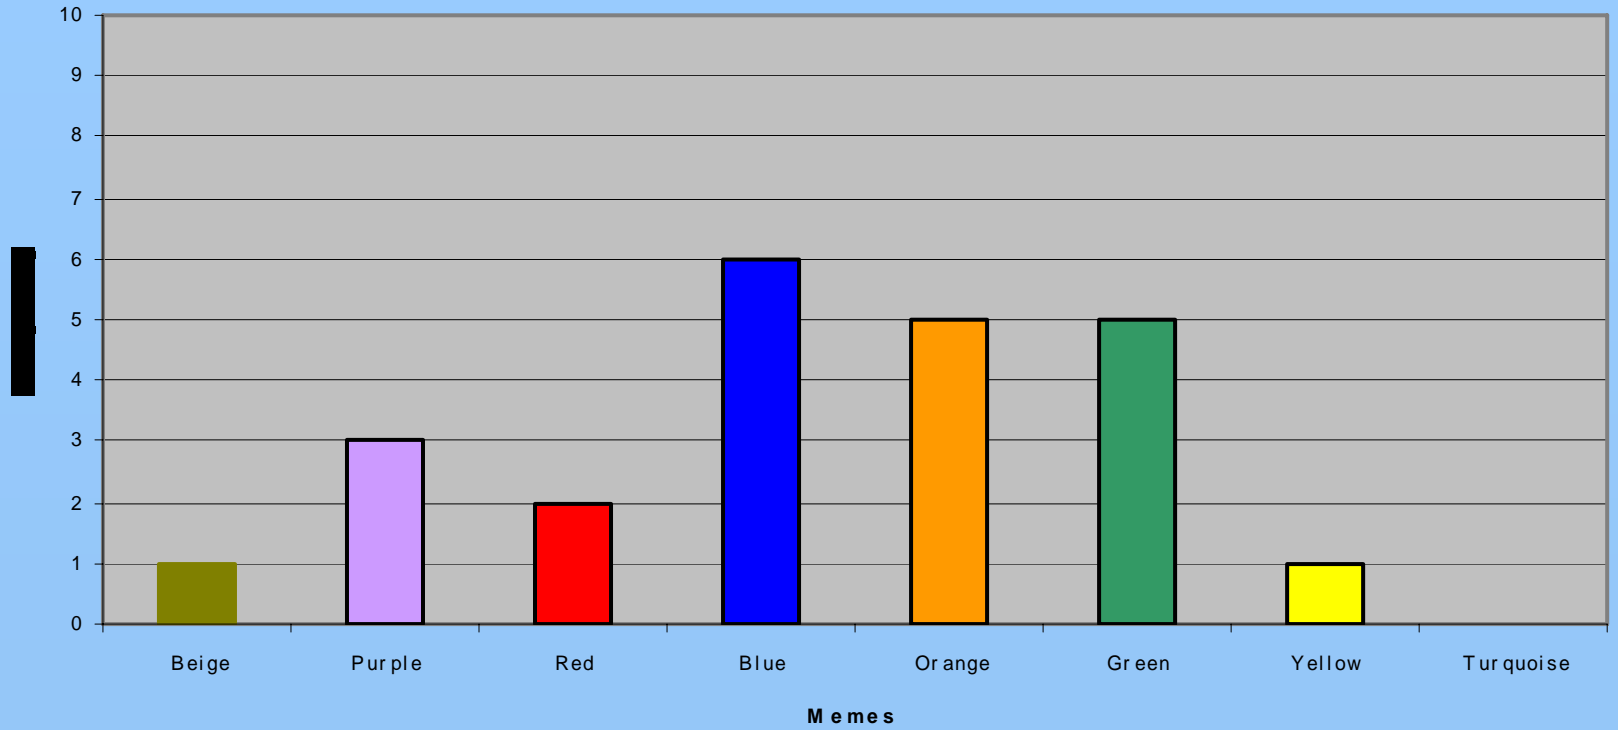

Integral City

New Brunswick

New Brunswick

Nova Scotia Memestack

YUKON

— ANGLO/ETC
— AS ORIGINAL [FIRST NATIONS]

"MASS" OF
INTELLIGENCES

UTILIZED
(NOT HIGHEST LEVEL USE)

Integral City

Integral City

BRITISH COLUMBIA

ALBERTA

SASKATCHEWAN

MANITOBA

ONTARIO

QUEBEC