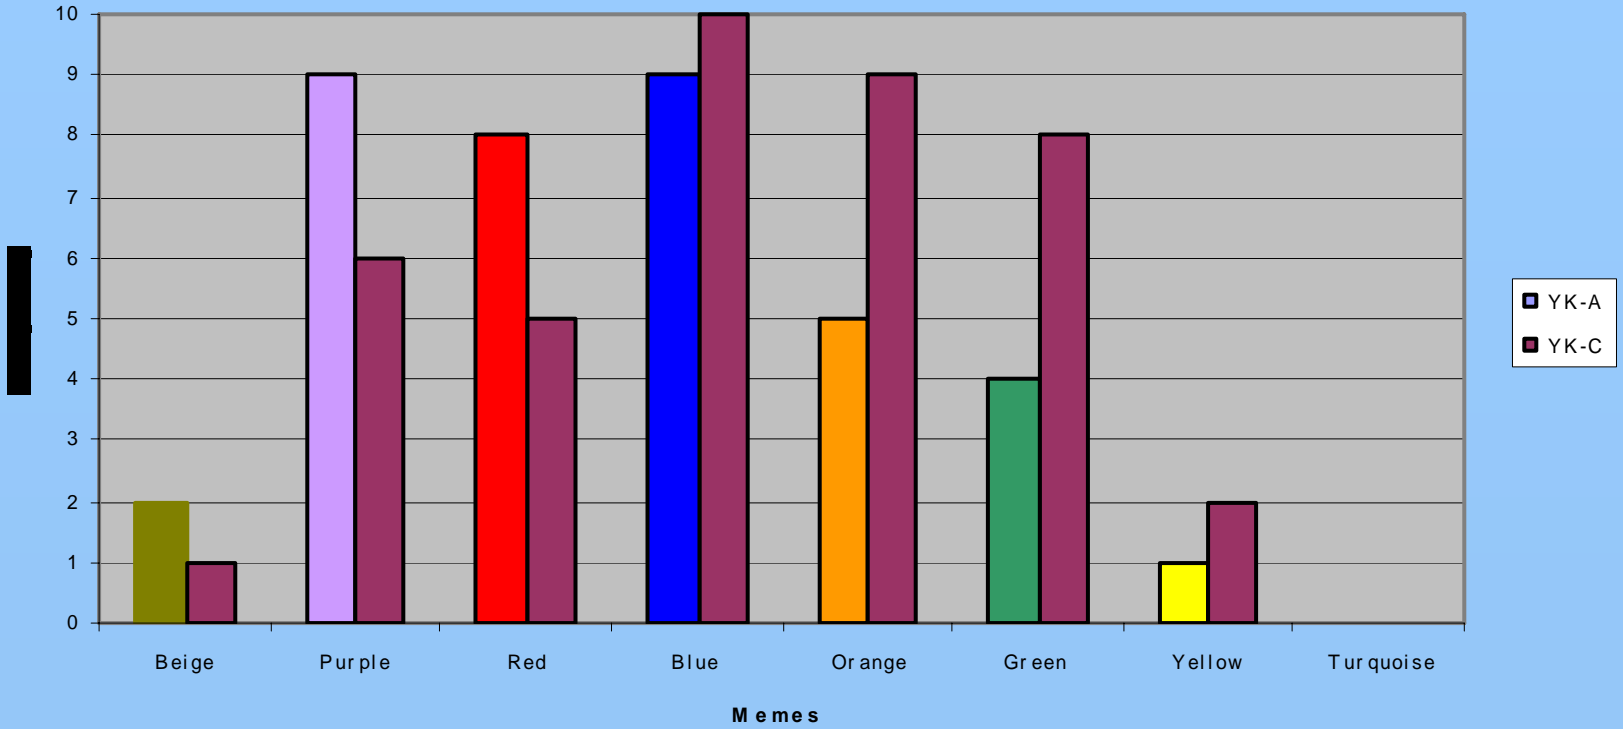

NEW BRUNSWICK

NOVA SCOTIIA

NEWFOUNDLAND

PRINCE EDWARD ISLAND

NORTHWEST TERRITORIES

YUKON - A & C

10 PROVINCES + TERRITORIES

MAPLE LEAF MEMES

■ BC	1	3	6	8	5	4	2	1
■ AB	2	3	6	4	8	4	3	0
■ SA	4	6	3	6	4	7	0	0
■ MN	1	3	2	6	5	5	1	0
■ ON	1	2	3	5	7	7	1	0
■ PQ	1	2	8	6	10	9	2	1
■ NB	2	3	3	4	8	7	2	1

Memes

10 PROVINCES

MAPLE LEAFMEMES

Memes

Maple Leaf Meme Data: