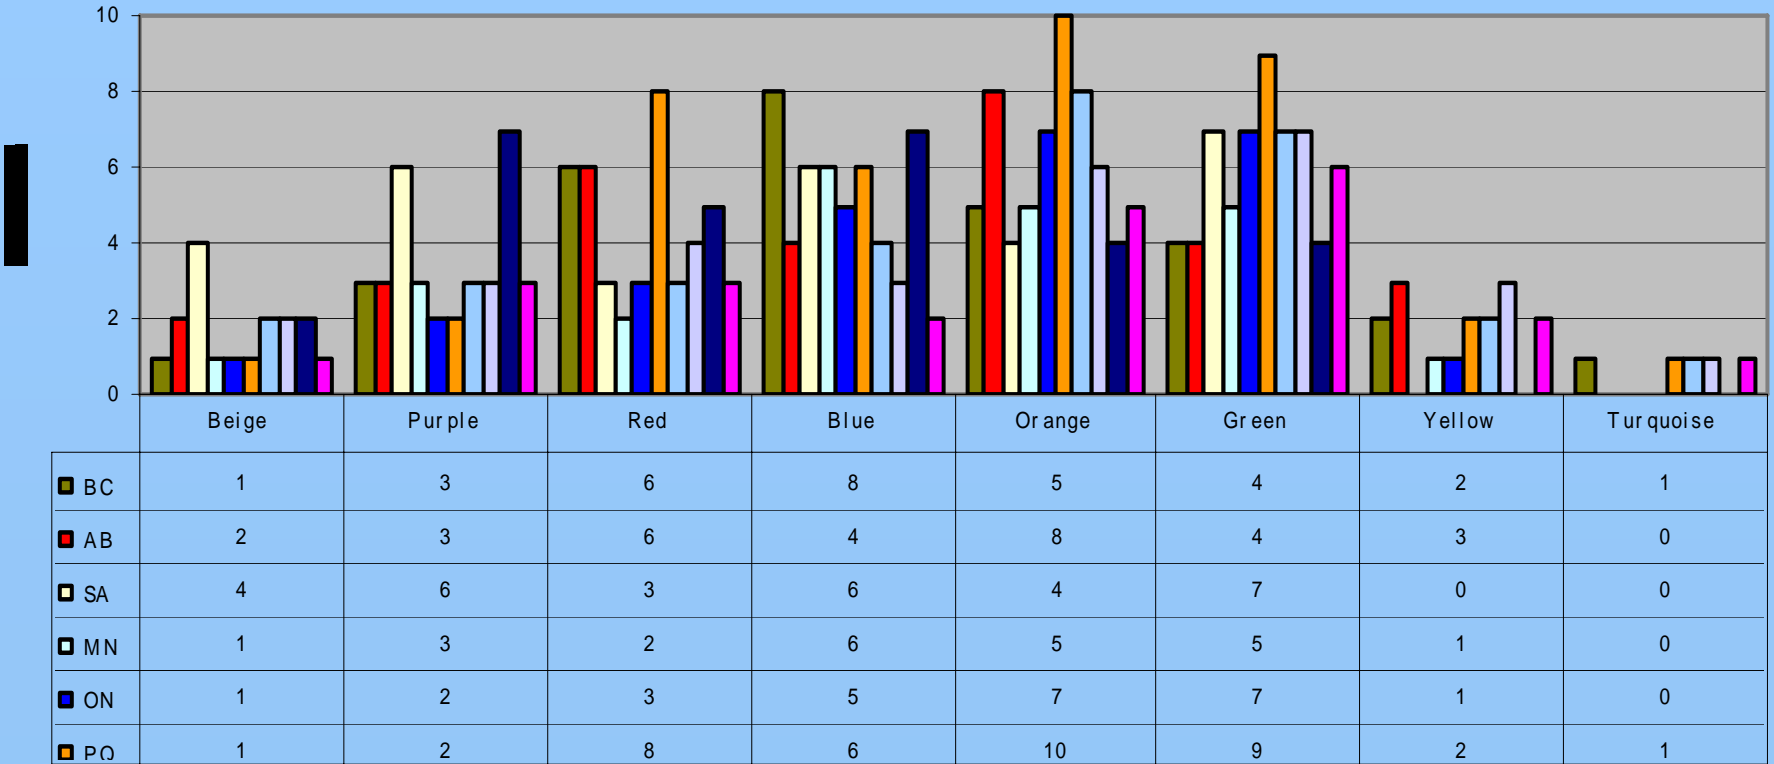

NEW BRUNSWICK

NOVA SCOTIIA

NEWFOUNDLAND

PRINCE EDWARD ISLAND

NORTHWEST TERRITORIES

YUKON - A & C

10 PROVINCES + TERRITORIES

MAPLE LEAF MEMES

■ BC	1	3	6	8	5	4	2	1
■ AB	2	3	6	4	8	4	3	0
■ SA	4	6	3	6	4	7	0	0
■ MN	1	3	2	6	5	5	1	0
■ ON	1	2	3	5	7	7	1	0
■ PQ	1	2	8	6	10	9	2	1
■ NB	2	3	3	4	8	7	2	1

Memes

10 PROVINCES

MAPLE LEAFMEMES

Memes

Maple Leaf Meme Data: