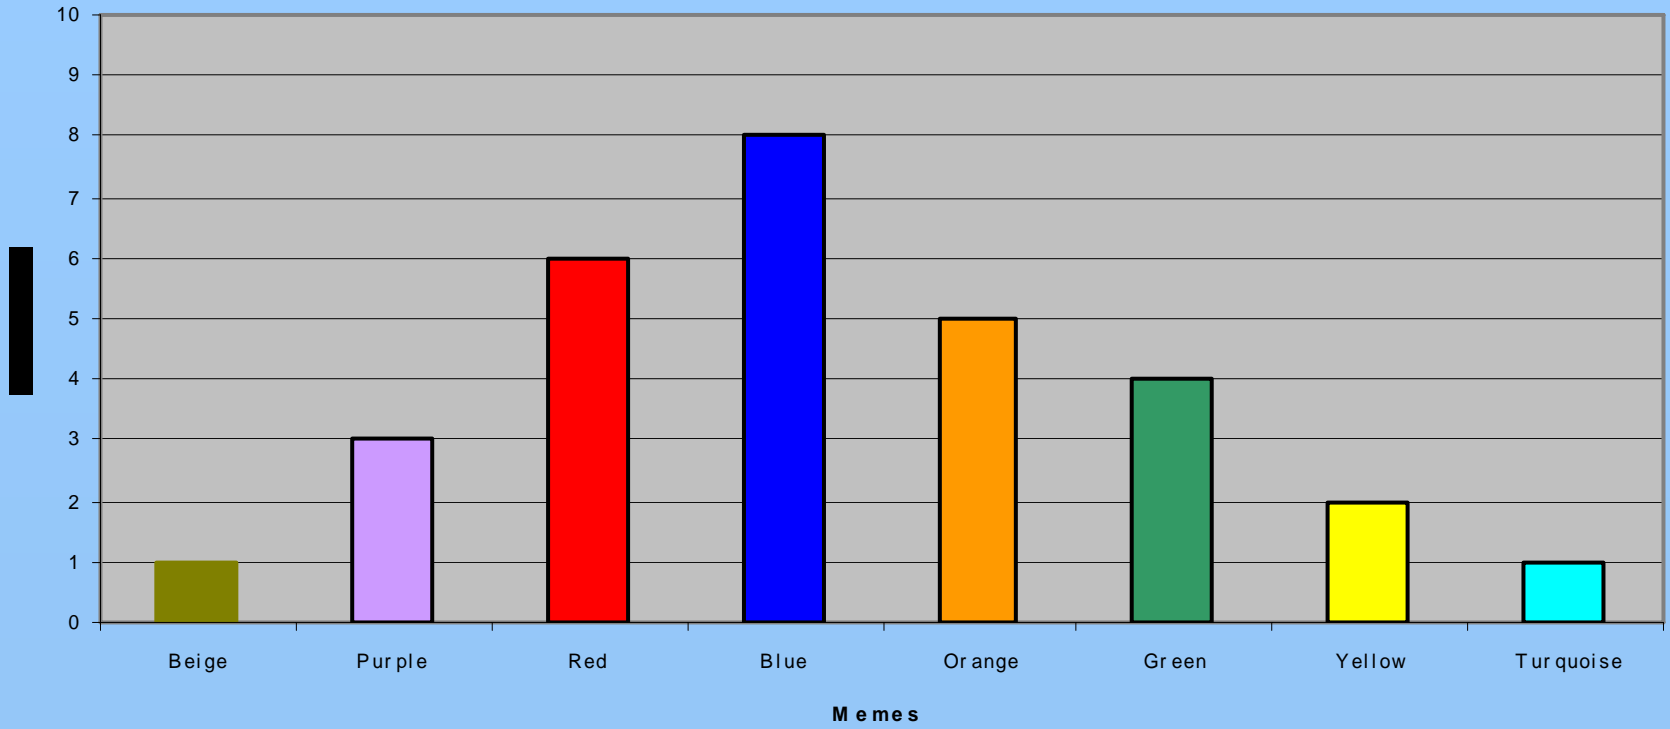

BRITISH COLUMBIA