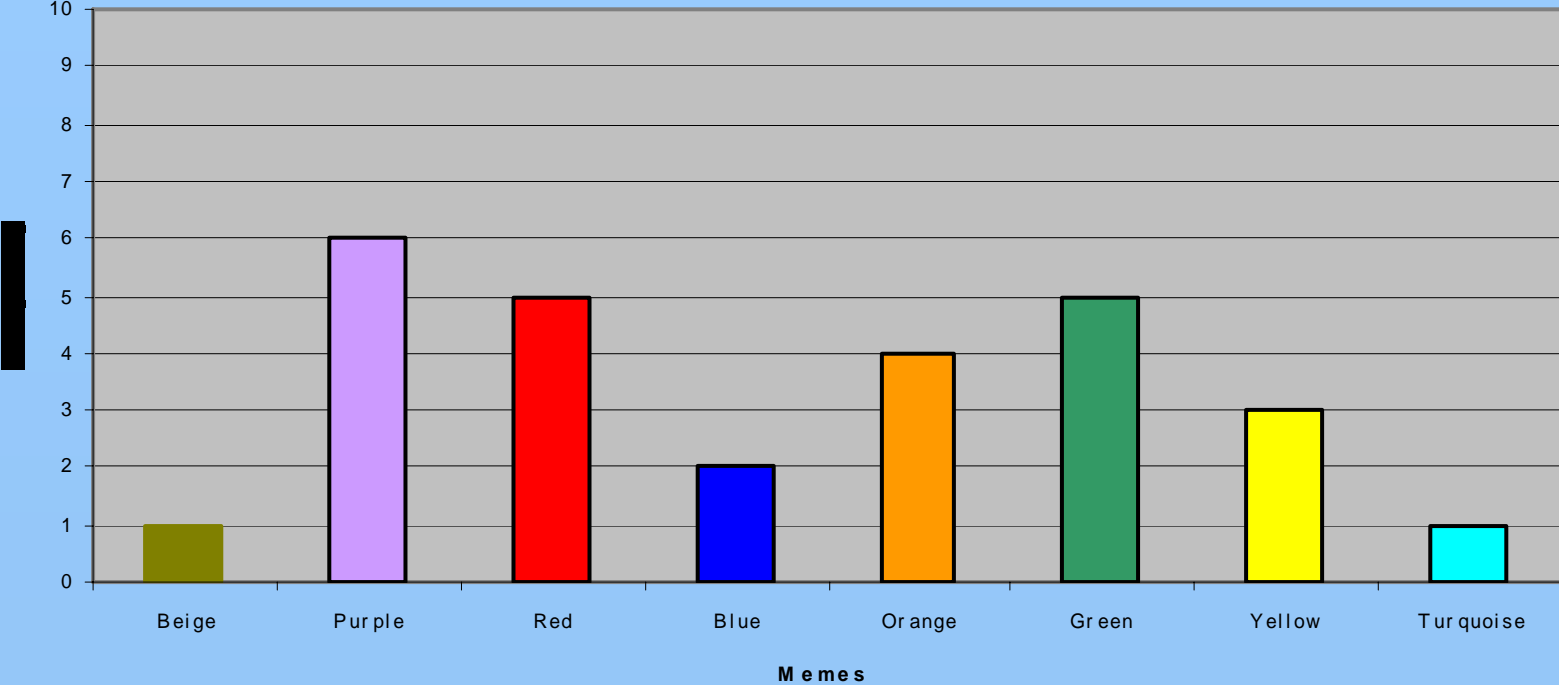

NEW BRUNSWICK

NOVA SCOTIIA

NEWFOUNDLAND

PRINCE EDWARD ISLAND

NORTHWEST TERRITORIES

YUKON - A & C

10 PROVINCES + TERRITORIES

MAPLE LEAF MEMES

■ BC	1	3	6	8	5	4	2	1
■ AB	2	3	6	4	8	4	3	0
■ SA	4	6	3	6	4	7	0	0
■ MN	1	3	2	6	5	5	1	0
■ ON	1	2	3	5	7	7	1	0
■ PQ	1	2	8	6	10	9	2	1
■ NB	2	3	3	4	8	7	2	1

Memes

10 PROVINCES

MAPLE LEAFMEMES

Memes

Maple Leaf Meme Data: