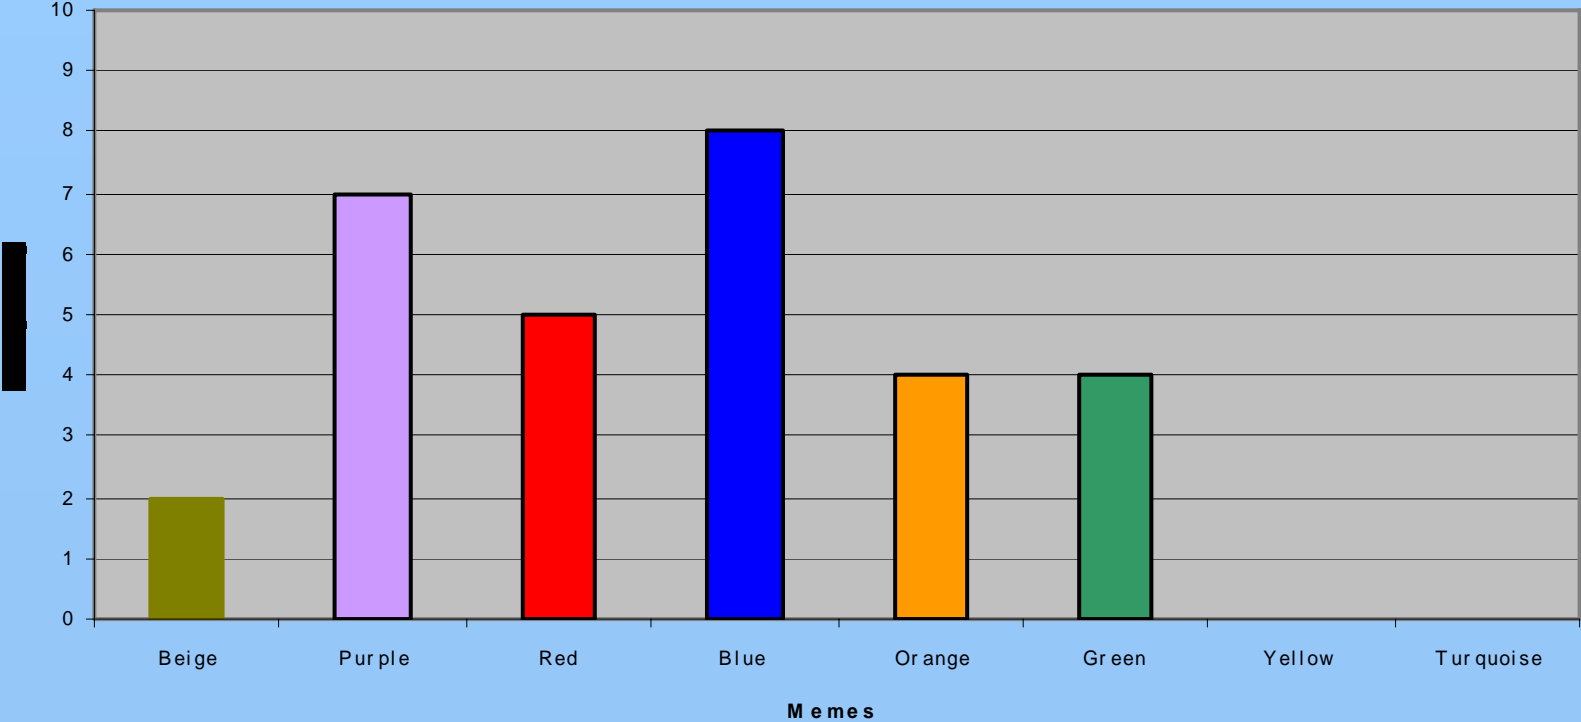

NEWFOUNDLAND