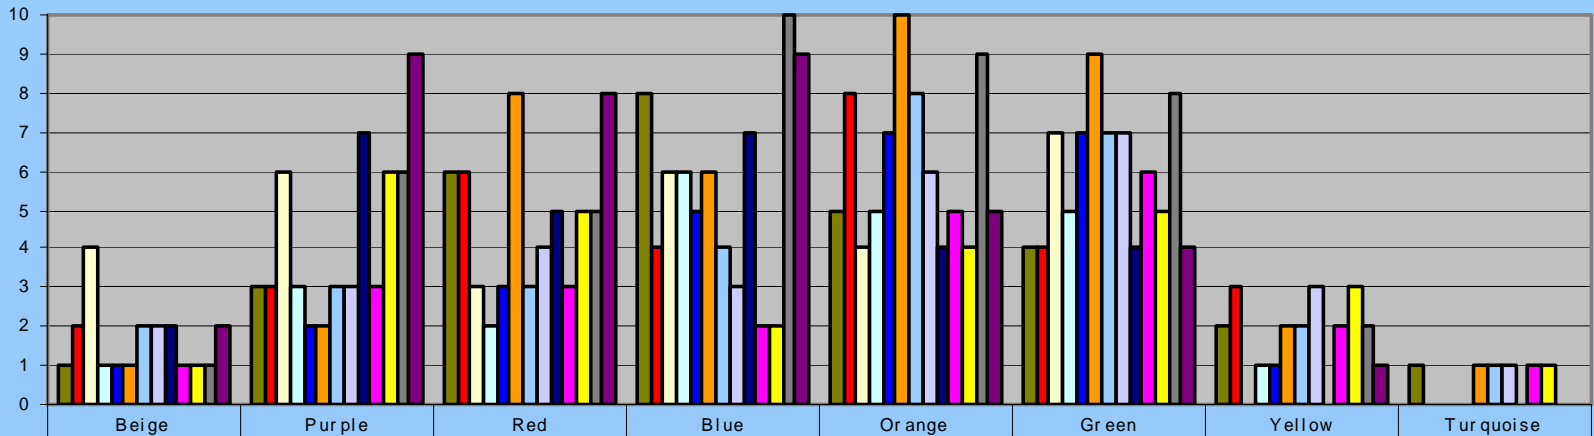

NEW BRUNSWICK

NOVA SCOTIIA

NEWFOUNDLAND

PRINCE EDWARD ISLAND

NORTHWEST TERRITORIES

YUKON - A & C

10 PROVINCES + TERRITORIES

MAPLE LEAF MEMES

■ BC	1	3	6	8	5	4	2	1
■ AB	2	3	6	4	8	4	3	0
■ SA	4	6	3	6	4	7	0	0
■ MN	1	3	2	6	5	5	1	0
■ ON	1	2	3	5	7	7	1	0
■ PQ	1	2	8	6	10	9	2	1
■ NB	2	3	3	4	8	7	2	1

Memes

10 PROVINCES

MAPLE LEAFMEMES

Memes

Maple Leaf Meme Data: