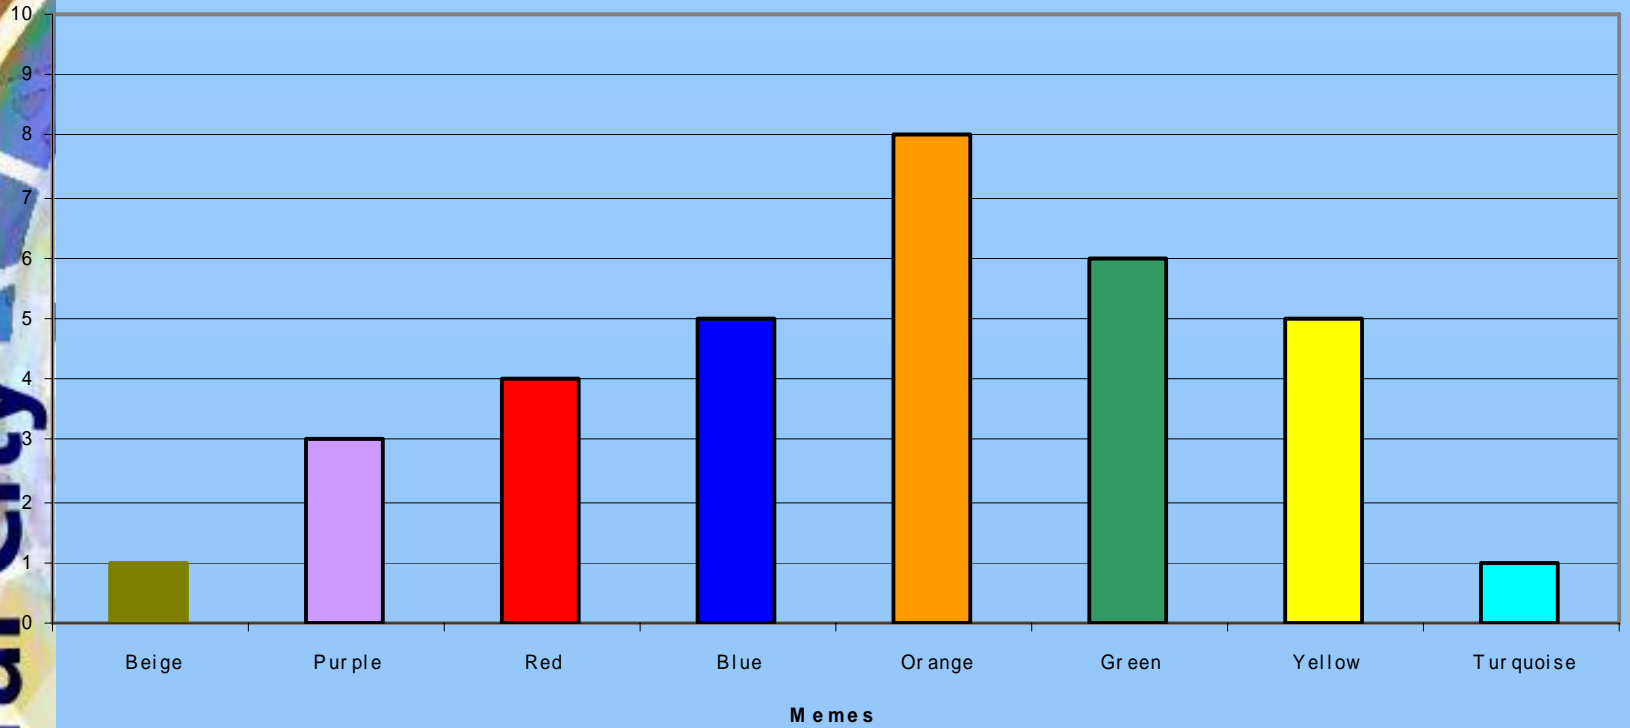

■ BC	1	3	6	8	5	4	2	1
■ AB	2	3	6	4	8	4	3	0
■ SA	4	6	3	6	4	7	0	0
■ MN	1	3	2	6	5	5	1	0
■ ON	1	2	3	5	7	7	1	0
■ PQ	1	2	8	6	10	9	2	1
■ NB	2	3	3	4	8	7	2	1

Memes

10 PROVINCES

MAPLE LEAFMEMES

Memes

Maple Leaf Meme Data:

Vancouver Wards (potential)

SDi Workshop Oct. 2004
Hollyhock Retreat, Cortez Island, BC

Integral City

by
Marilyn Hamilton BA CGA PhD

VANCOUVER DOWNTOWN

Kitsilano & Pt. Grey Students & Old Pros

VANCOUVER WARDS