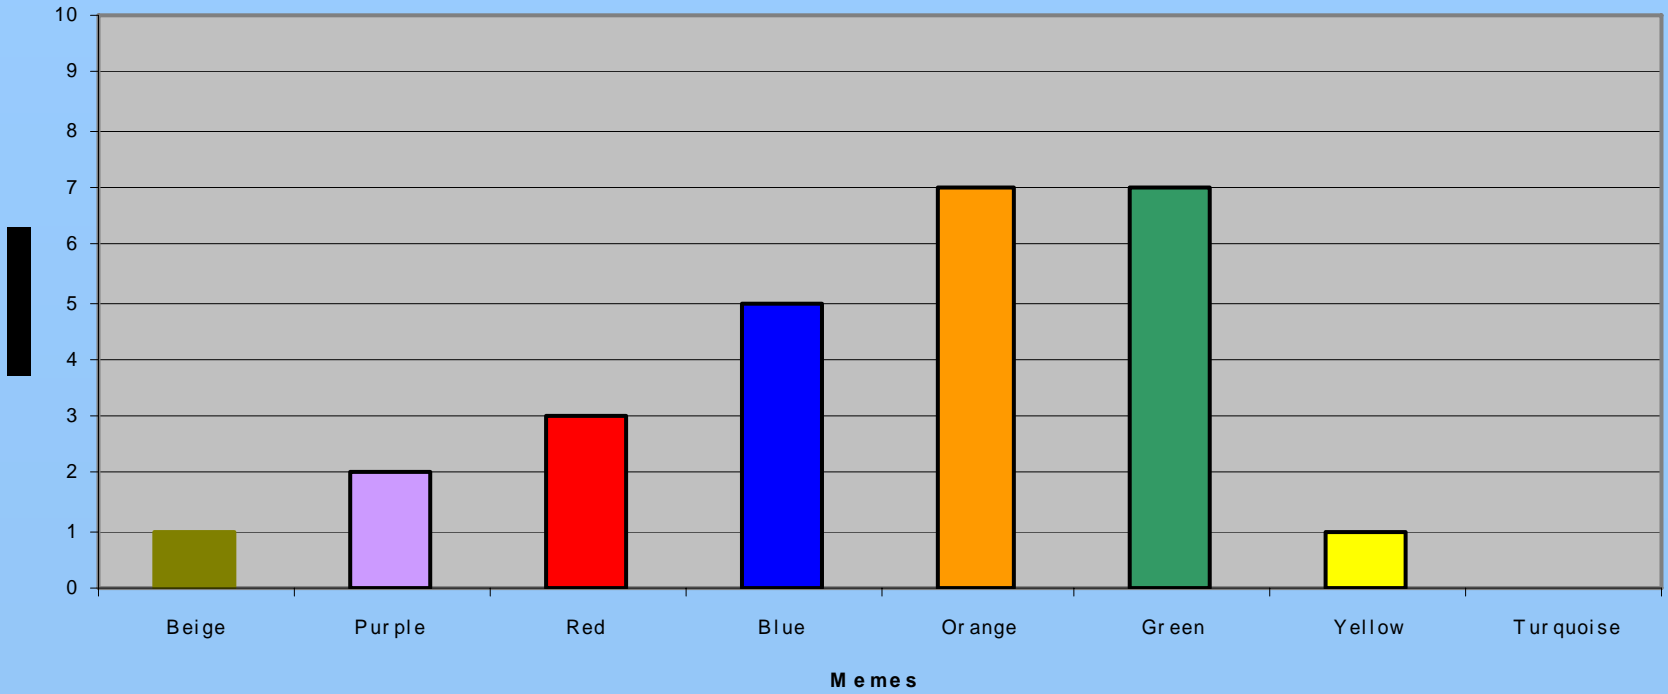

Integral City

New Brunswick

New Brunswick

Nova Scotia Memestack

YUKON

— ANGLO/ETC
— AS ORIGINAL [FIRST NATIONS]

"MASS" OF
INTELLIGENCES

UTILIZED
(NOT HIGHEST LEVEL USE)

Integral City

Integral City

BRITISH COLUMBIA

ALBERTA

SASKATCHEWAN

MANITOBA

ONTARIO

QUEBEC